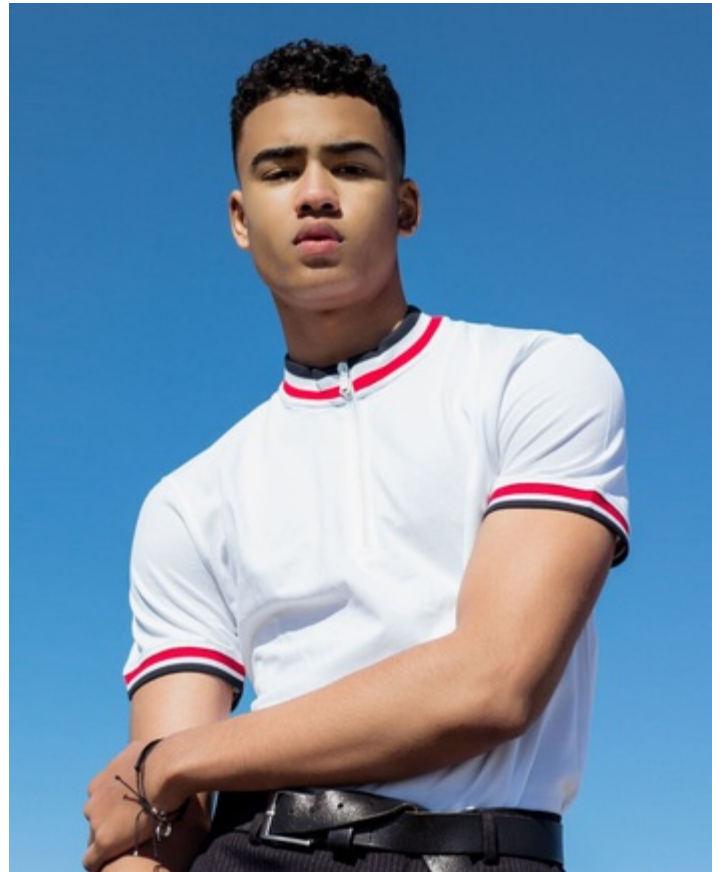

Mekhi - Canada

Height: 188cm - 6' 2" **Chest:** 89cm - 35" **Waist:** 73cm - 28.5" **Inseam:**
84cm - 33" **Eyes:** brown **Hair:** black **Shoes:** 12-13

LEAGUE
INTERNATIONAL
MODEL MGMT

Email: info@leaguemodels.com Website: www.leaguemodels.com