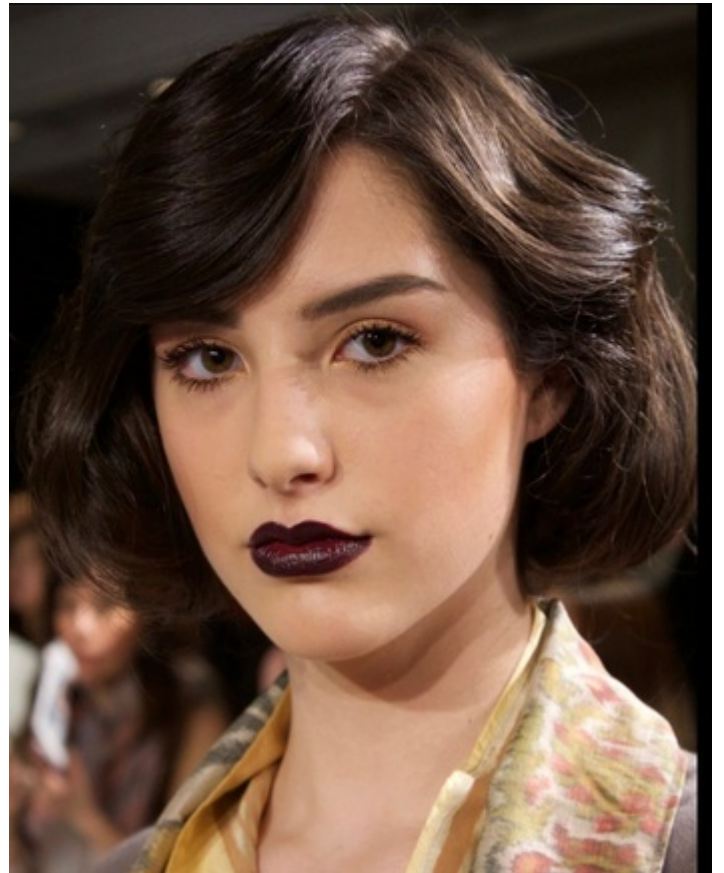

Sophia T - Canada

Height: 178cm - 5' 10" **Chest:** 81cm - 32" **Cup Size:** A **Waist:** 68cm - 27" **Hips:** 94cm - 37" **Eyes:** brown
Hair : dark brown **Shoes:** 8

Email: info@leaguemodels.com Website: www.leaguemodels.com