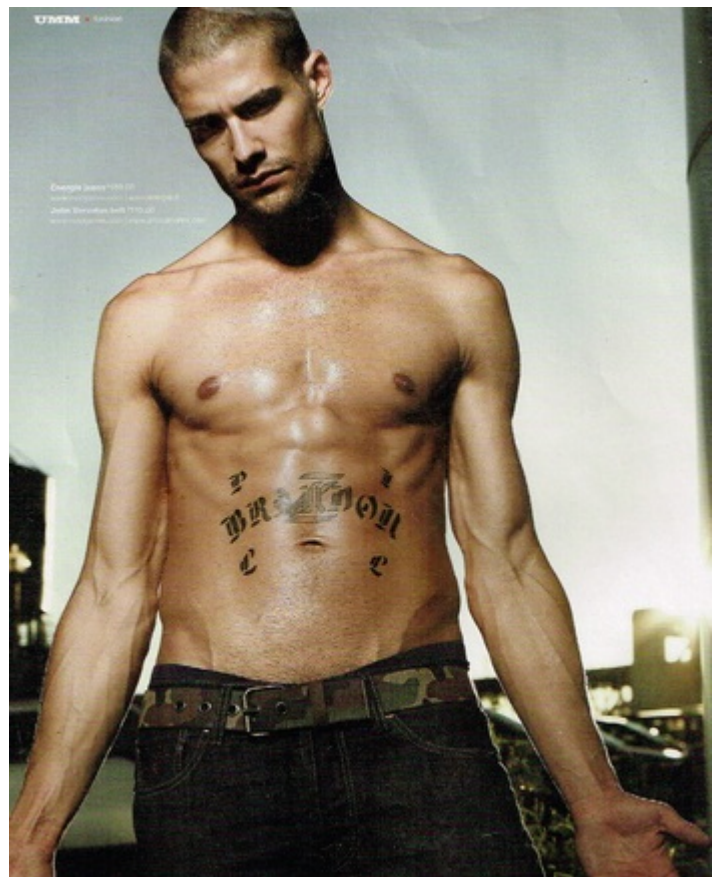

Brandon - CDN/USA

Height: 188cm - 6' 2" **Chest:** 102cm - 40" **Waist:** 84cm - 33"

LEAGUE
INTERNATIONAL
MODEL MGMT

CA email: info@leaguemodels.com - Instagram: www.instagram.com/leaguemodels - CA phone: 604.398.8865 --
USA email: laura@leaguemodels.com - USA phone: 760.972.4333

Confidence Boost | #1

LOOK THE PART

Dressing for the job you want applies to grooming too.

- Be clean-cut
- Keep your hair neat
- Avoid underarms wetness at all costs

It all starts with a good shower, and a good shower starts with Gillette Odor Shield Body Wash. It will work with your Gillette Odor Shield Antiperspirant to give you 10X more protection than antiperspirant alone.*

* Full body coverage in just one wash and persistent alone.

VEGAS PREVIEW | FALL OUTERWEAR

coat and sweater by AN EARNEST & SEXY, cotton jeans by EDWIN, p CHRISTOPHER FISCHER, gloves by WEATHERPROOF.

VEGAS PREVIEW | FALL OUTERWEAR